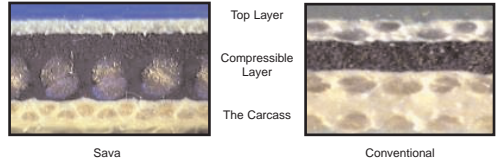

Sava Printing Blankets

You've heard it all before, lower dot gain, lasts longer, superb smash resistance, more solvent resistant, blah, blah! Well this time it's true.

This revolutionary product does what it says on the tin! A unique radial design gives the blanket immense strength and stability on the press. This, combined with a closed cell microsphere compressible layer gives the blanket superb smash and edge marking resistance.

"We have had 100% success rate so far" comments Press-Room Technical Rep.

Gordon Roberts.

"It's not very often you get a product that produces such positive feedback. Once it's on one press I get the phone call to convert the rest!" says Roberts.